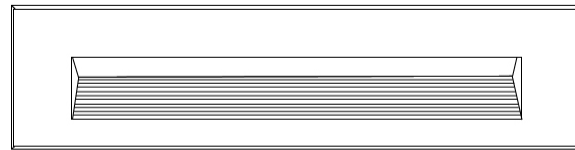

GENERAL

Series: New Green
Subseries: New Green L
Brand: Side
Division: Exterior
Mounting Type: Recessed
Mounting Location: Wall
Subcategory: Step Light

PHYSICAL

Shape: Rectangle
Length (mm): 342
Length (in): 13 7/16
Width (mm): 73
Width (in): 2 7/8
Depth (mm): 65
Depth (in): 2 3/16
Min. Recessing Depth (mm): 80
Min. Recessing Depth (in): 3 1/8
Light Distribution: Asymmetric
Weight (kg): 1.25
Weight (lbs): 2.76
Diffuser: Clear tempered glass
Gasket: Silicon rubber
Fixture Finish: WHI / BLK / GRY
Fixture Material: Aluminum Die Cast

ELECTRICAL

Lamp Type: LED (Zhaga Standard)
Input Wattage (W): 9.5
Total Output Wattage (W): 8.5
Dimming: Non-Dimming / Phase Dimming (120Vac only) / 0-10V Dimming
Driver Included: No
Driver Location: Remote
Driver Class: Class 2
Housing: See components
Input Voltage (V): 120 - 277
Constant Current (mA): 350
Upon Request: (Not included - see components [IP65 or higher enclosure to be supplied by others]) Remote: 0-10Vdc dimming / Integral: Phase dimming 120Vac

LED

Color Temperature (°K): 3000 / 4000
Max. Delivered Lumen (lm): 388.2 / 405.3
Nominal Lumen (lm): 910 / 950
CRI: >90 CRI
Lamp Life (hrs): 50000

OPTICAL

Optic°: Asymmetrical

RATINGS AND CERTIFICATIONS

Certified By: Certified for North American Standards
IP rating: IP65
IK Rating: IK07

PROJECT
TYPE
SPECIFIER
QUANTITY
DATE

342mm 13 7/16"

73mm 2 7/8"