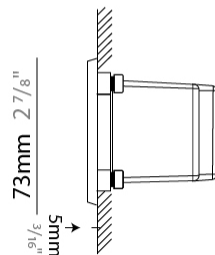

65mm 2 9/16"