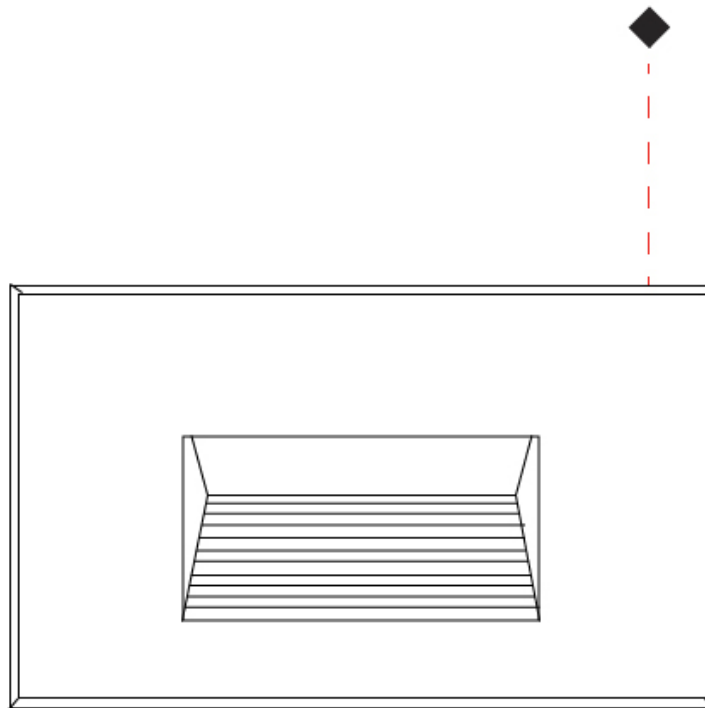

E10R0035-

PROJECT

TYPE

SPECIFIER

QUANTITY

DATE